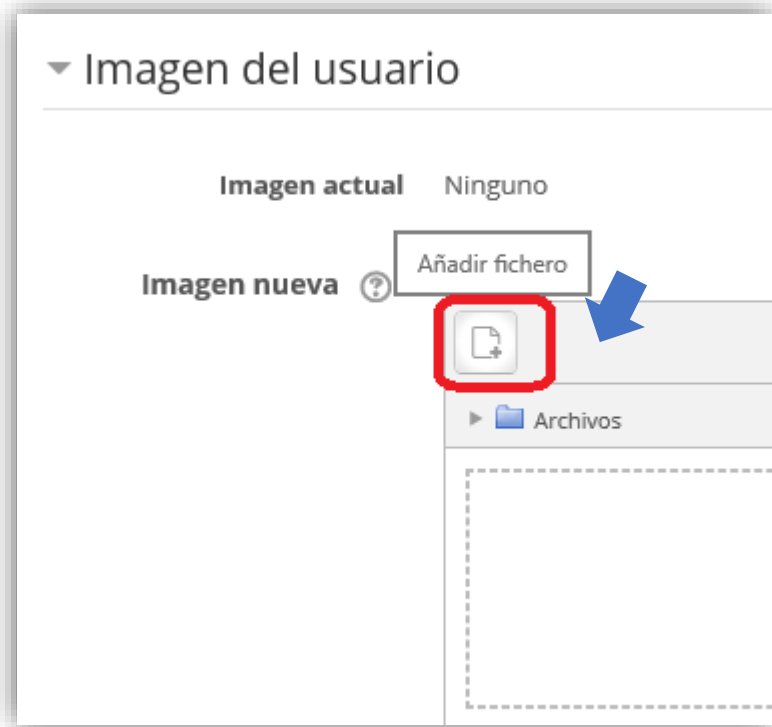

Sistema
Institucional
de Educación
a Distancia

Ingresar al Perfil desde la
parte superior derecha del campus

The screenshot shows the UCSF SIED website interface. At the top, there is a navigation bar with the UCSF logo and the text "Universidad Católica de Santa Fe Sist. Institucional de Educación a Distancia". On the right side of the navigation bar, there is a user profile section labeled "Alumno UCSF" with a red checkmark and a profile picture icon. A blue arrow points to this profile icon. Below the navigation bar, there is a dark blue header with the text "Área personal", "SIED", and "Mis cursos". The main content area features a large banner with the text "Acceso aulas virtuales 2020" and a red button labeled "Ingrese aquí". To the right of the banner, there is a blue box with a warning icon and the text "Tomá precauciones", "quedate en casa", and the UCSF logo.

Actualizar la ciudad de su ámbito familiar

The image shows a user profile form with several fields. A blue arrow points to the 'Ciudad' field, which contains 'Santa Fe' and is highlighted with a red box. Another blue arrow points to the 'Descripción' field, which contains the text 'Carrera que está cursando' and 'Sede de la Universidad a la que pertenece: Santa Fe, Santos Mártires, Reconquista, Rafaela, Rosario, etc'. The 'Descripción' field is also highlighted with a red box. The form includes a rich text editor toolbar with various icons for text formatting and insertion.

Subir una foto de perfil, preferentemente que sea del rostro únicamente

UCSF

Universidad Católica
de Santa Fe

SIED

Sistema
Institucional
de Educación
a Distancia

Último paso

UCSF

Universidad Católica
de Santa Fe