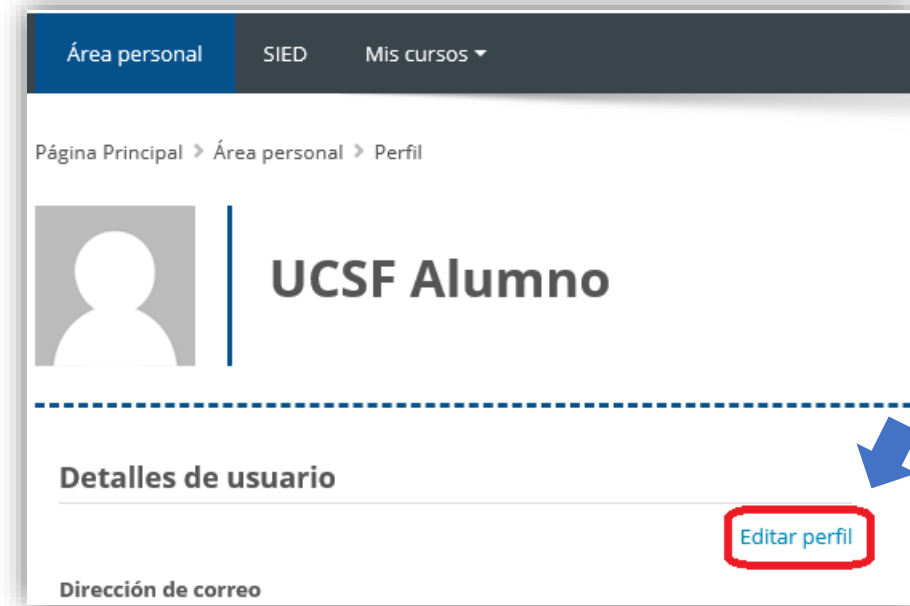

UCSF

Universidad Católica
de Santa Fe

SIED

Sistema
Institucional
de Educación
a Distancia

Configurar Perfil de Usuario

UCSF

Universidad Católica
de Santa Fe

SIED

Sistema
Institucional
de Educación
a Distancia

Ingresar al Perfil desde la
parte superior derecha del campus

The screenshot shows the UCSF SIED website interface. At the top, there is a navigation bar with the UCSF logo and the text "Universidad Católica de Santa Fe Sist. Institucional de Educación a Distancia". On the right side of the navigation bar, there is a user profile section labeled "Alumno UCSF" with a red checkmark and a profile picture icon. A blue arrow points to this profile icon. Below the navigation bar, there is a dark blue header with the text "Área personal", "SIED", and "Mis cursos". The main content area features a large banner with the text "Acceso aulas virtuales 2020" and a red button labeled "Ingrese aquí". To the right of the banner, there is a blue box with a warning icon and the text "Tomá precauciones", "quedate en casa", and the UCSF logo.

UCSF

Universidad Católica
de Santa Fe

SIED

Sistema
Institucional
de Educación
a Distancia

UCSF

Universidad Católica
de Santa Fe

SIED

Sistema
Institucional
de Educación
a Distancia

Actualizar la ciudad de su ámbito familiar

The image shows a user profile form with several fields. A blue arrow points to the 'Ciudad' field, which contains 'Santa Fe' and is highlighted with a red box. Another blue arrow points to the 'Descripción' field, which contains the text 'Carrera que está cursando' and 'Sede de la Universidad a la que pertenece: Santa Fe, Santos Mártires, Reconquista, Rafaela, Rosario, etc'. The 'Descripción' field is also highlighted with a red box. The form includes a rich text editor toolbar with various icons for text formatting and insertion.