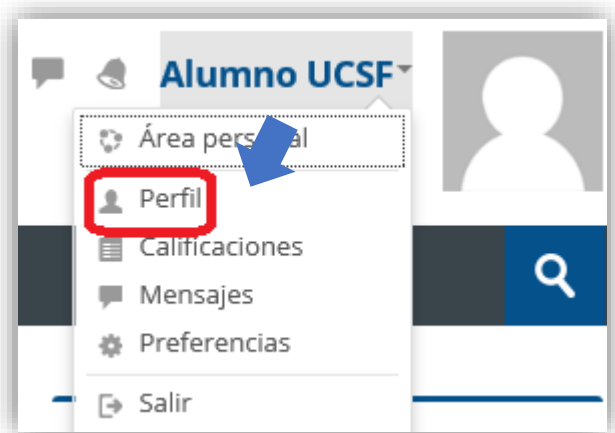

Sistema
Institucional
de Educación
a Distancia

Ingresar al Perfil desde la
parte superior derecha del campus

The screenshot shows the UCSF SIED website interface. At the top, there is a navigation bar with the UCSF logo and the text "Universidad Católica de Santa Fe Sist. Institucional de Educación a Distancia". On the right side of the navigation bar, there is a user profile section labeled "Alumno UCSF" with a red checkmark and a profile picture icon. A blue arrow points to this profile icon. Below the navigation bar, there is a dark blue header with the text "Área personal", "SIED", and "Mis cursos". The main content area features a large banner with the text "Acceso aulas virtuales 2020" and a red button labeled "Ingrese aquí". To the right of the banner, there is a blue box with a warning icon and the text "Tomá precauciones", "quedate en casa", and the UCSF logo.

UCSF

Universidad Católica
de Santa Fe

SIED

Sistema
Institucional
de Educación
a Distancia

UCSF

Universidad Católica
de Santa Fe

SIED

Sistema
Institucional
de Educación
a Distancia

Actualizar la ciudad de su ámbito familiar

The image shows a user profile form with several fields. A blue arrow points to the 'Ciudad' field, which contains 'Santa Fe' and is highlighted with a red box. Another blue arrow points to the 'Descripción' field, which contains the text 'Carrera que está cursando' and 'Sede de la Universidad a la que pertenece: Santa Fe, Santos Mártires, Reconquista, Rafaela, Rosario, etc'. The 'Descripción' field is also highlighted with a red box. The form includes a rich text editor toolbar with various icons for text formatting and insertion.